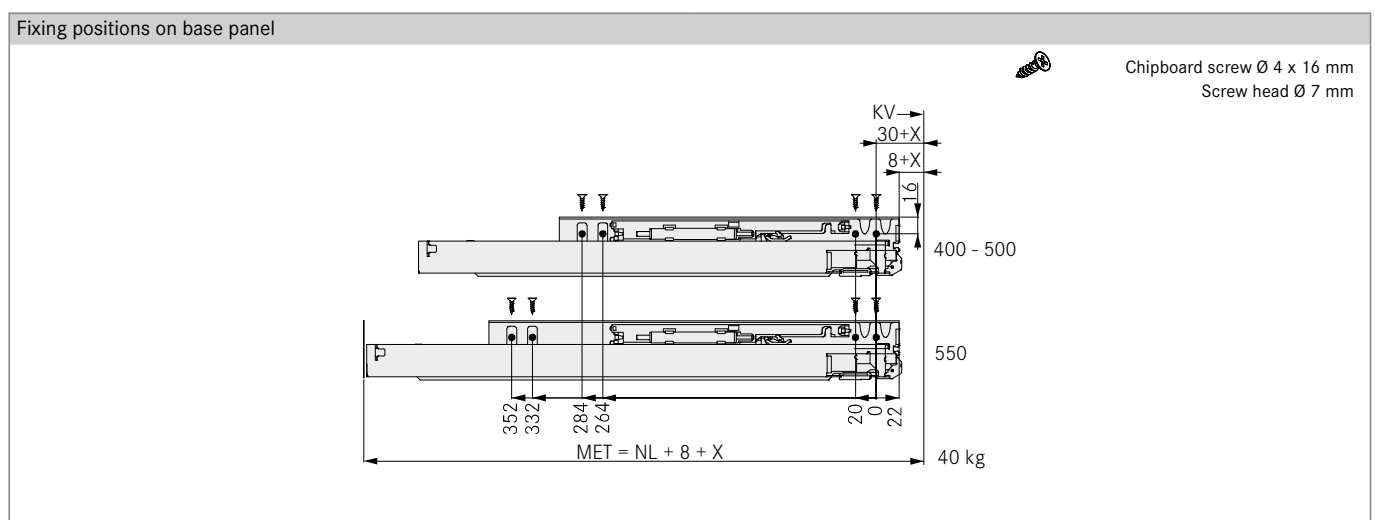

INSTALLATION INFORMATION

All dimensions in millimetres

LEGEND

HV	Height adjustment
LWK	Inside cabinet width
LWTB	Clear shelf width
MET	Minimum installation depth

NL	Nominal length
TBL	Shelf length