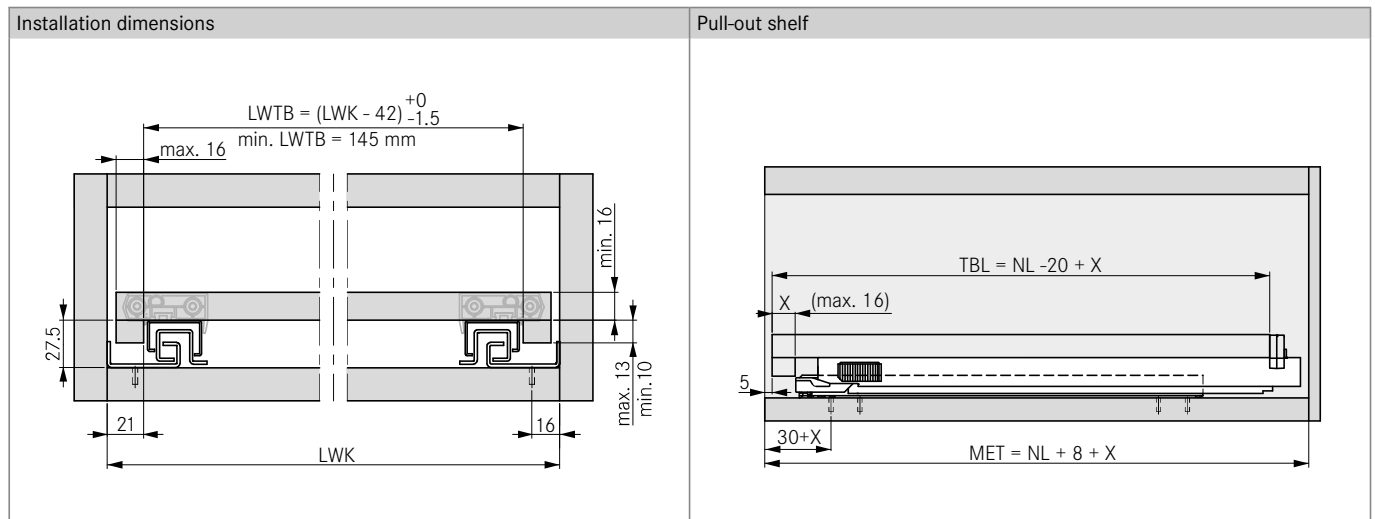

INSTALLATION INFORMATION

All dimensions in millimetres

LEGEND

HV	Height adjustment
LWK	Inside cabinet width
LWTB	Clear shelf width
MET	Minimum installation depth

NL	Nominal length
TBL	Shelf length