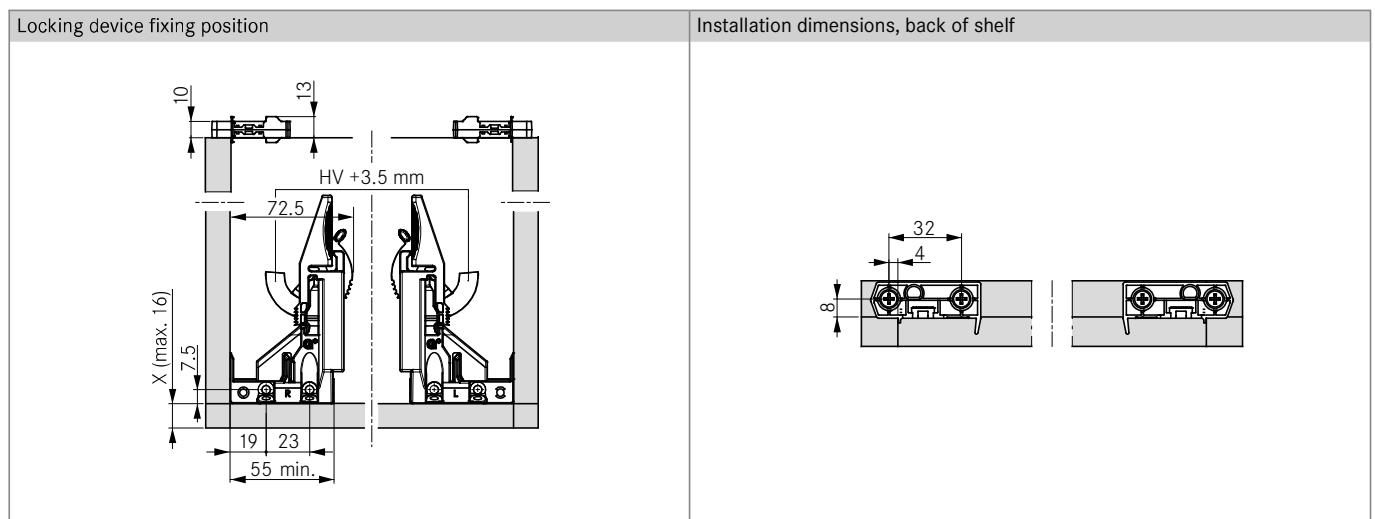

INSTALLATION INFORMATION

All dimensions in millimetres

LEGEND

HV	Height adjustment
LWK	Inside cabinet width
LWTB	Clear shelf width
MET	Minimum installation depth

NL	Nominal length
TBL	Shelf length