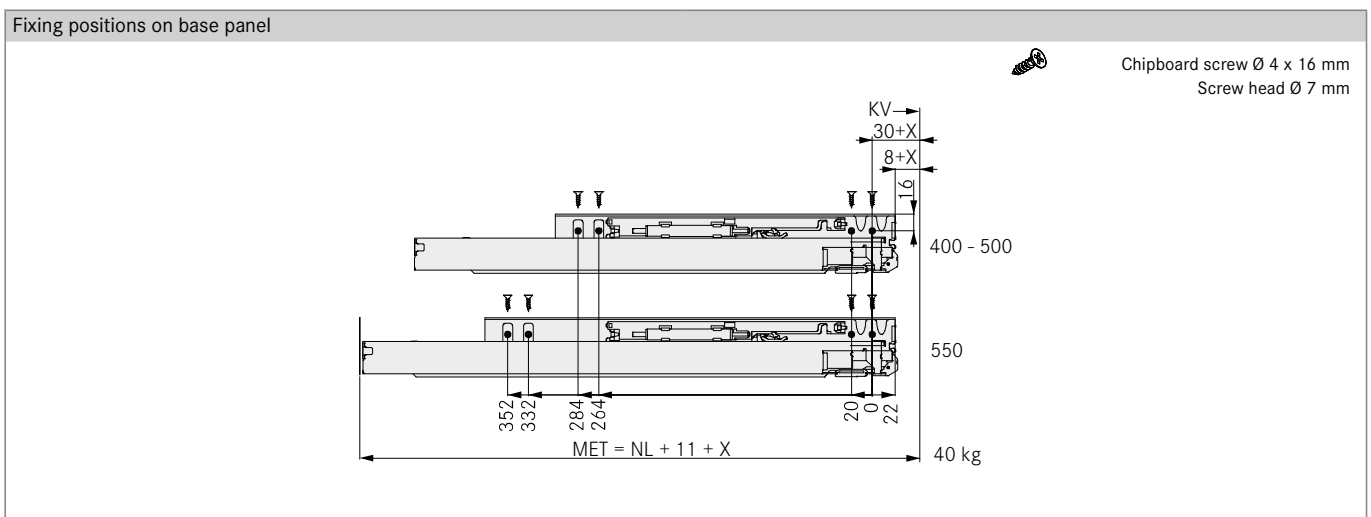

INSTALLATION INFORMATION

All dimensions in millimetres

LEGEND

HV	Height adjustment
LWK	Inside cabinet width
LWTB	Clear shelf width
MET	Minimum installation depth

NL	Nominal length
TBL	Shelf length