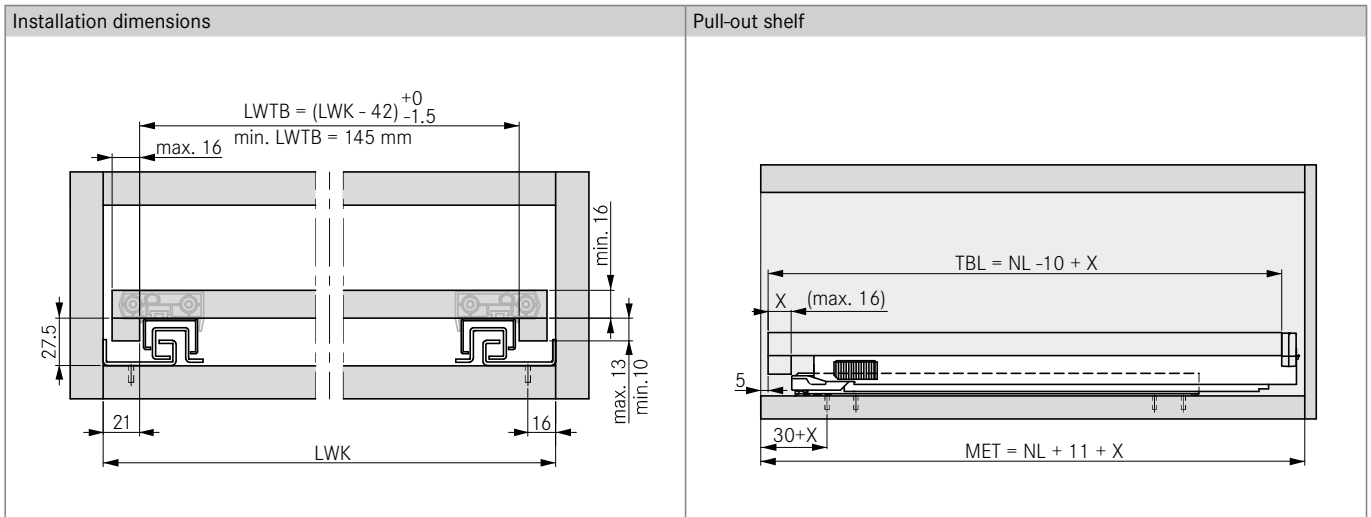

INSTALLATION INFORMATION

All dimensions in millimetres

LEGEND

HV	Height adjustment
LWK	Inside cabinet width
LWTB	Clear shelf width
MET	Minimum installation depth

NL	Nominal length
TBL	Shelf length