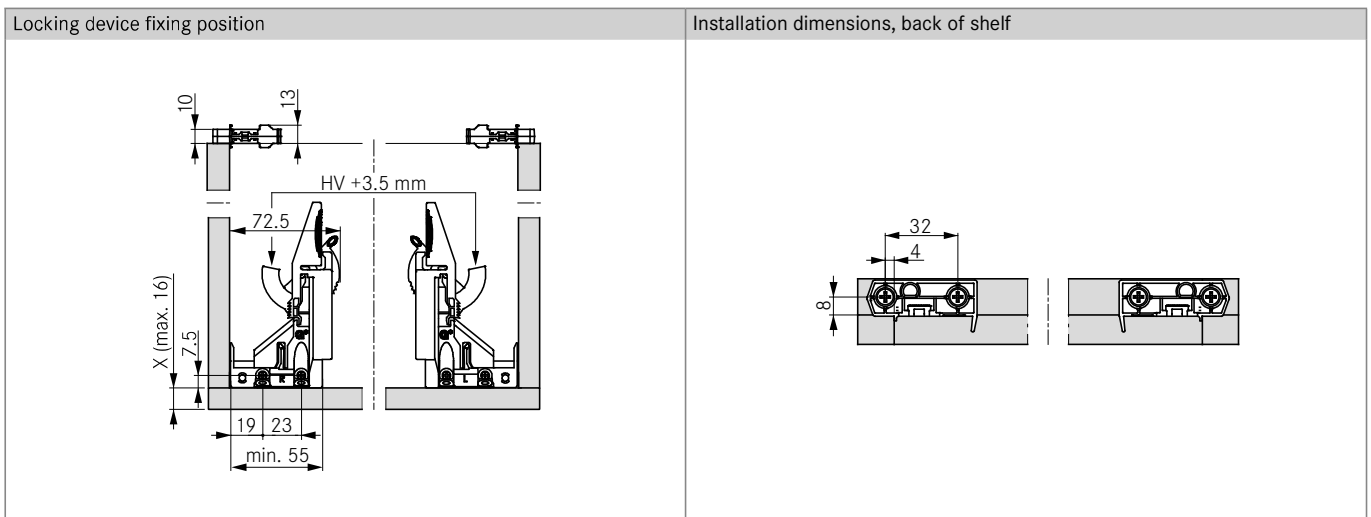

INSTALLATION INFORMATION

All dimensions in millimetres

LEGEND

HV	Height adjustment
LWK	Inside cabinet width
LWTB	Clear shelf width
MET	Minimum installation depth

NL	Nominal length
TBL	Shelf length